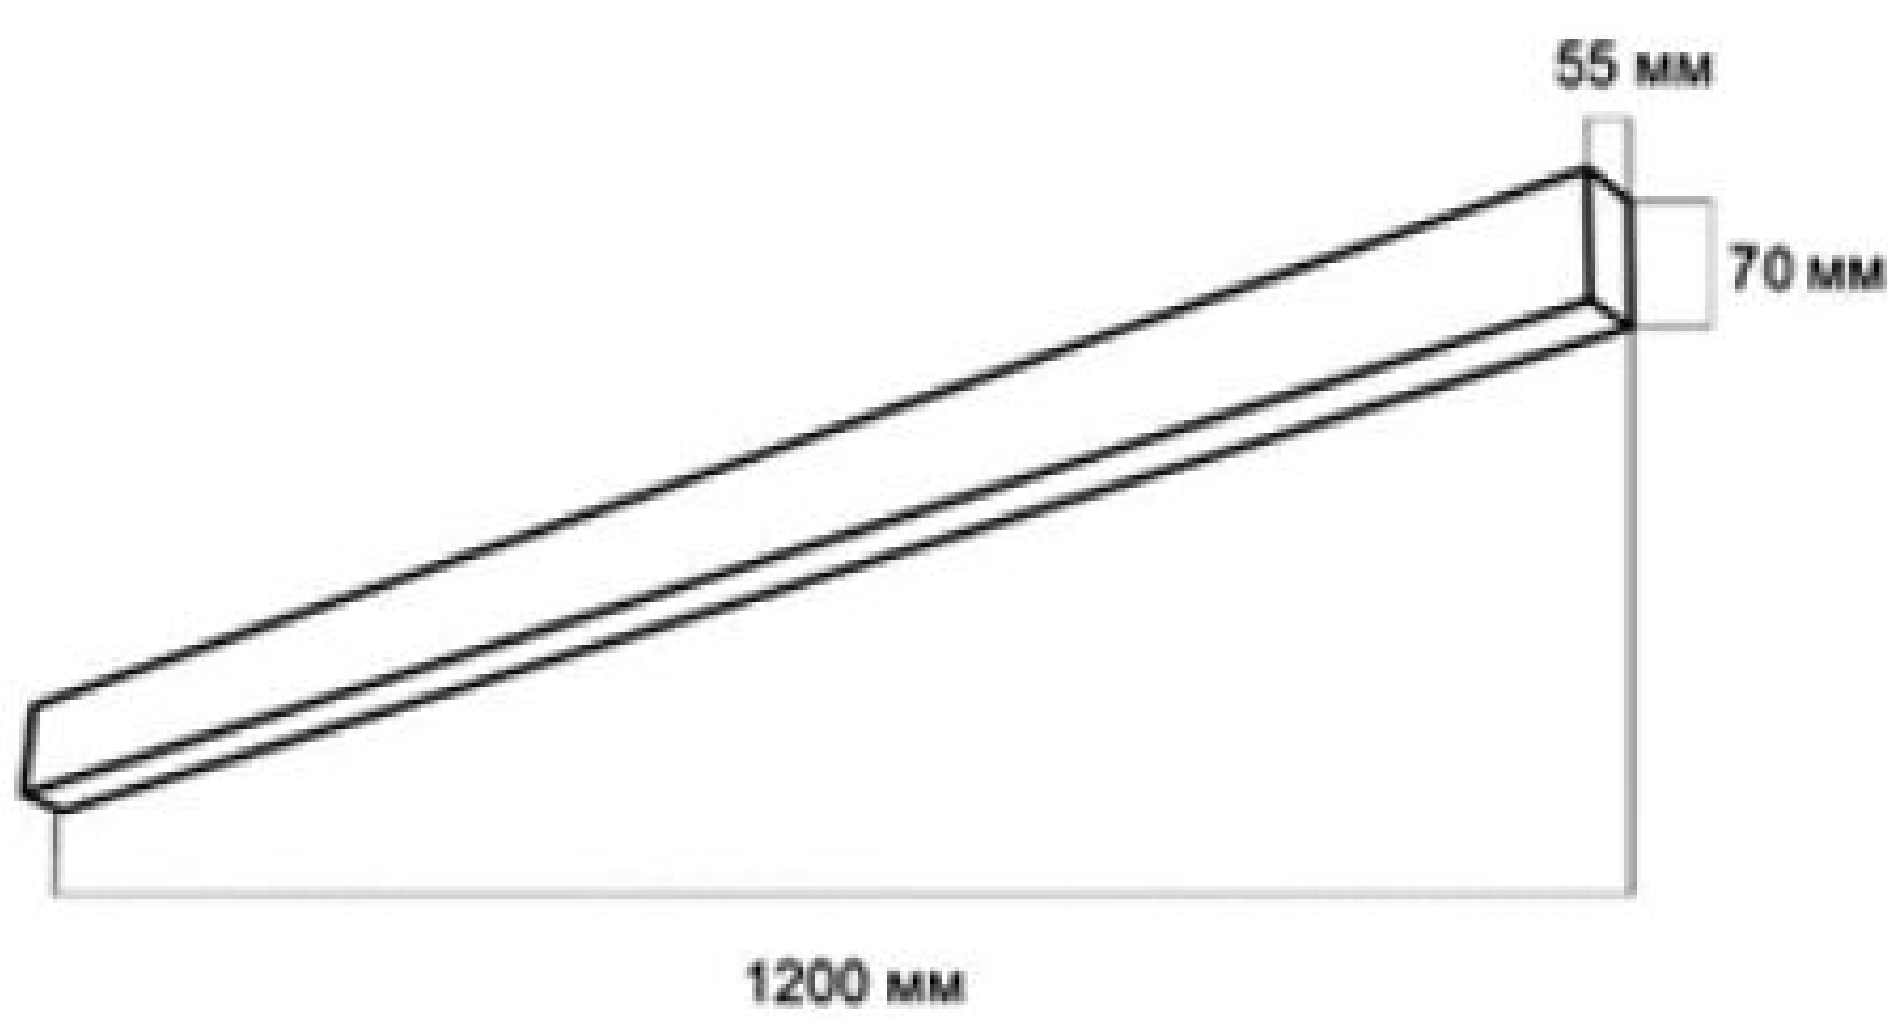

LIGHT YOUR WAY

LED Linear Light

Brand	ULTRA
Model No.	DX-3080
Product Type	LED Linear Light
Power	50 W
Voltage	AC 85-265V, 50/60Hz
CCT	3000K
Luminous Efficacy	100 lm/W
CRI	≥80
Material	Aluminum body + PMMA cover
Installation	Suspended or Ceiling Mounted
Dimming	No Dimming
Warranty	2 Years
Country of Origin	Made in P.R.C