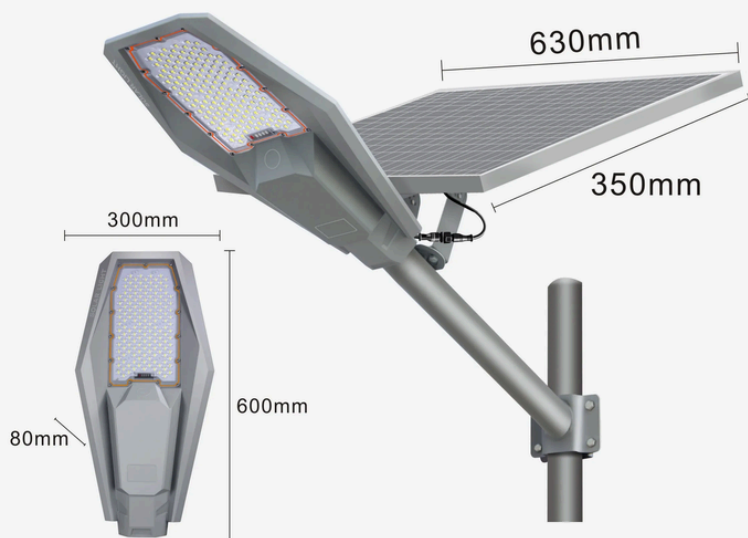

## Product Parameters

<b>Power</b>	100W
<b>Material Type</b>	Aluminium
<b>LED</b>	192pcs
<b>Battery</b>	18Ah
<b>Discharge Time</b>	18 hours+
<b>Product Dimensions</b>	520*260*80MM
<b>Solar Panel size</b>	430*350MM
<b>Solar Panels</b>	Polycrystalline silicon 5V/25W
<b>Product configuration</b>	Waterproof line/Installing support/Remote control/Screws

## Product Parameters

<b>Power</b>	200W
<b>Material Type</b>	Aluminium
<b>LED</b>	192pcs
<b>Battery</b>	30Ah
<b>Discharge Time</b>	18 hours+
<b>Product Dimensions</b>	520*260*80MM
<b>Solar Panel size</b>	580*350MM
<b>Solar Panels</b>	Polycrystalline silicon 5V/35W
<b>Product configuration</b>	Waterproof line/Installing support/Remote control/Screws

## Product Parameters

<b>Power</b>	300W
<b>Material Type</b>	Aluminium
<b>LED</b>	300pcs
<b>Battery</b>	36Ah
<b>Discharge Time</b>	two days
<b>Product Dimensions</b>	600*300*80MM
<b>Solar Panel size</b>	630*350MM
<b>Solar Panels</b>	Polycrystalline silicon 5V/40W
<b>Product configuration</b>	Waterproof line/Installing support/Remote control/Screws