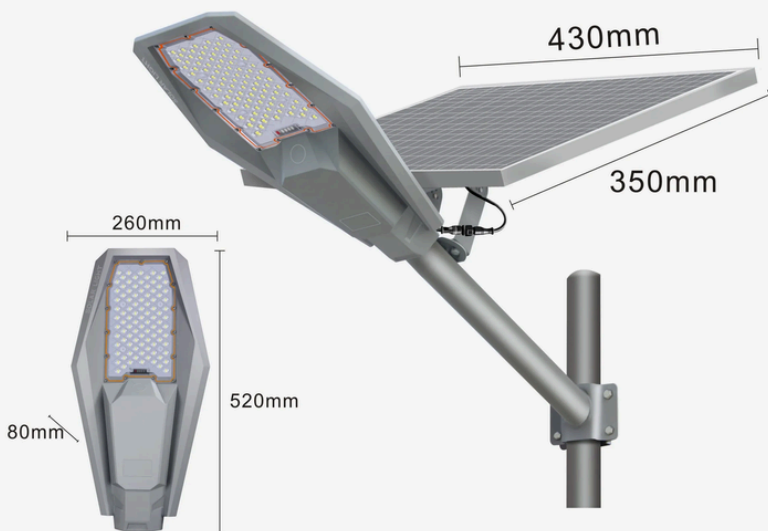

# Solar Street Light

100w-200w-300w-400w

## Product Parameters

<b>Power</b>	100W
<b>Material Type</b>	Aluminium
<b>LED</b>	192pcs
<b>Battery</b>	18Ah
<b>Discharge Time</b>	18 hours+
<b>Product Dimensions</b>	520*260*80MM
<b>Solar Panel size</b>	430*350MM
<b>Solar Panels</b>	Polycrystalline silicon 5V/25W
<b>Product configuration</b>	Waterproof line/Installing support/Remote control/Screws

## Product Parameters

<b>Power</b>	300W
<b>Material Type</b>	Aluminium
<b>LED</b>	300pcs
<b>Battery</b>	36Ah
<b>Discharge Time</b>	two days
<b>Product Dimensions</b>	600*300*80MM
<b>Solar Panel size</b>	630*350MM
<b>Solar Panels</b>	Polycrystalline silicon 5V/40W
<b>Product configuration</b>	Waterproof line/Installing support/Remote control/Screws

## Product Parameters

<b>Power</b>	400W
<b>Material Type</b>	Aluminium
<b>LED</b>	300pcs
<b>Battery</b>	48Ah
<b>Discharge Time</b>	two days
<b>Product Dimensions</b>	600*300*80MM
<b>Solar Panel size</b>	670*445MM
<b>Solar Panels</b>	Polycrystalline silicon 5V/50W
<b>Product configuration</b>	Waterproof line/Installing support/ Remote control/Screws