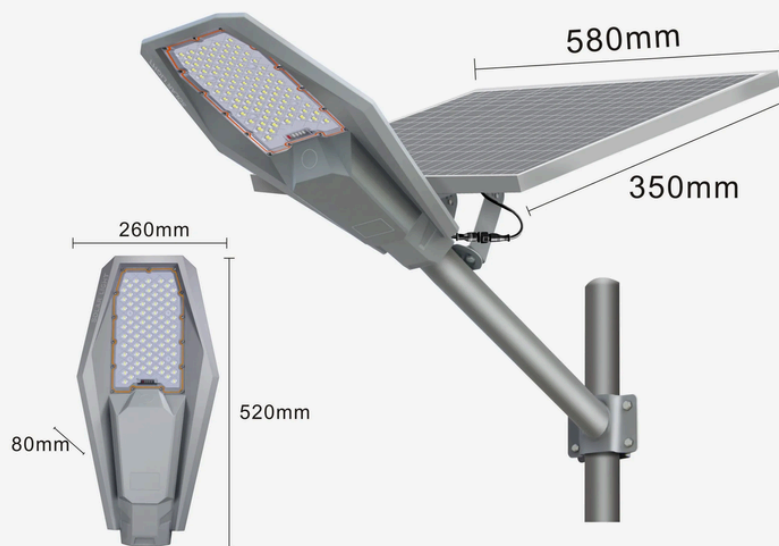

# Solar Street Light

100w-200w-300w-400w

# Interstellar Warrior Solar Street Lamp

## Product Parameters

<b>Power</b>	100W
<b>Material Type</b>	Aluminium
<b>LED</b>	192pcs
<b>Battery</b>	18Ah
<b>Discharge Time</b>	18 hours+
<b>Product Dimensions</b>	520*260*80MM
<b>Solar Panel size</b>	430*350MM
<b>Solar Panels</b>	Polycrystalline silicon 5V/25W
<b>Product configuration</b>	Waterproof line/Installing support/Remote control/Screws

## Product Parameters

<b>Power</b>	200W
<b>Material Type</b>	Aluminium
<b>LED</b>	192pcs
<b>Battery</b>	30Ah
<b>Discharge Time</b>	18 hours+
<b>Product Dimensions</b>	520*260*80MM
<b>Solar Panel size</b>	580*350MM
<b>Solar Panels</b>	Polycrystalline silicon 5V/35W
<b>Product configuration</b>	Waterproof line/Installing support/Remote control/Screws